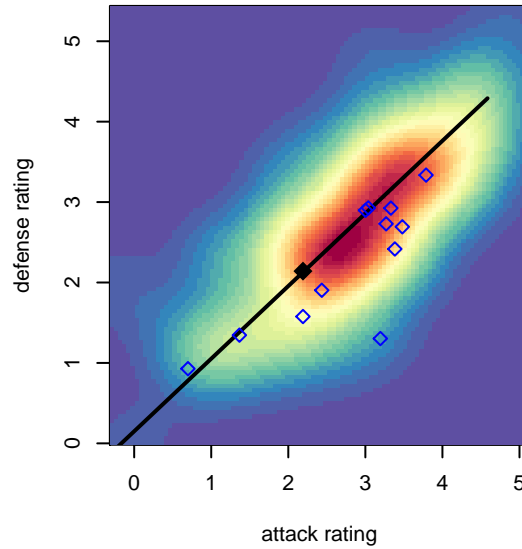

**attack and defense rating
relative to others at age
and all opponents in last 13 months**