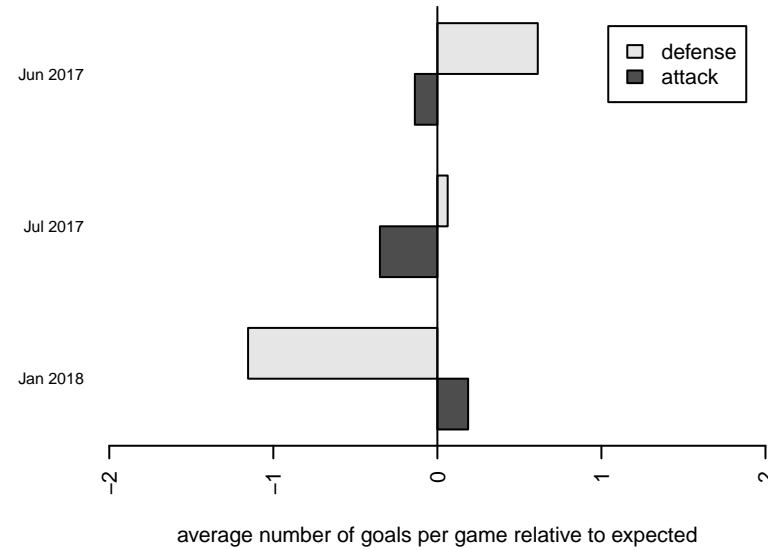

**RSA Elite G01**  
 Dots are actual minus expected GF (blue circles) and GA (red triangles).  
 Blue line is smoothed change in attack strength. Red is smoothed change in defense strength.

**attack and defense variance (black dot)  
relative to other teams  
and top 10 in region**

**attack and defense rating  
relative to others at age  
and all opponents in last 13 months**

**Performance relative to 13 month average**

**Performance relative to 13 month average**

<b>date</b>	<b>home</b>		<b>away</b>		<b>venue</b>	<b>pred.home</b>	<b>pred.away</b>
2018-01-21	RSA Elite G01	4	Emerald City FC Green G01	1	2017 PSPL WSPL U17	1.98	0.39
2018-01-14	Crossfire Select Wilkinson G01	4	RSA Elite G01	1	2017 PacNW Winter Classic Premier 2 G01	1.95	0.64
2018-01-13	Pacific FC Blue G01	3	RSA Elite G01	0	2017 PacNW Winter Classic Premier 2 G01	2.55	0.91
2018-01-12	RSA Elite G01	0	MIFC Maroon G01	5	2017 PacNW Winter Classic Premier 2 G01	0.72	3.49
2017-12-03	RSA Elite G01	1	Shoreline SC Verrou G01	2	2017 PSPL WSPL U17	2.56	2.67
2017-11-19	Breakers Black Bryant G01	0	RSA Elite G01	5	2017 PSPL WSPL U17	0.40	2.70
2017-11-18	WA East G01	0	RSA Elite G01	0	2017 PSPL WSPL U17	3.04	0.52
2017-08-13	Emerald City FC Green G01	0	RSA Elite G01	2	2017 PSPL WSPL U17	0.39	1.98
2017-08-12	RSA Elite G01	3	TC United Navy G01	3	2017 PSPL WSPL U17	2.16	1.03
2017-07-23	ISC Gunners B G01	1	RSA Elite G01	0	2017 Sounders FC Cup GU17 Silver	1.41	1.27
2017-07-23	ISC Gunners B G01	2	RSA Elite G01	2	2017 Sounders FC Cup GU17 Silver	1.41	1.27
2017-07-22	Breakers Black Bryant G01	0	RSA Elite G01	1	2017 Sounders FC Cup GU17 Silver	0.40	2.70
2017-07-21	RSA Elite G01	3	TC United Navy G01	1	2017 Sounders FC Cup GU17 Silver	2.16	1.03
2017-06-24	RV Slammers Orange G02	2	RSA Elite G01	0	2017 RVS Classic GU16-17	2.57	0.49
2017-06-24	RSA Elite G01	0	West Coast Selects G01	5	2017 RVS Classic GU16-17	0.30	4.78
2017-06-23	Harbor Premier Green G02	1	RSA Elite G01	1	2017 RVS Classic GU16-17	2.49	0.62