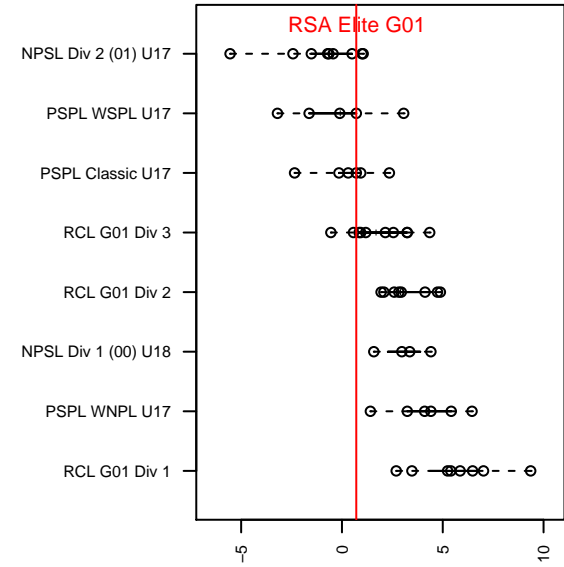

**attack and defense rating
relative to others at age
and all opponents in last 13 months**