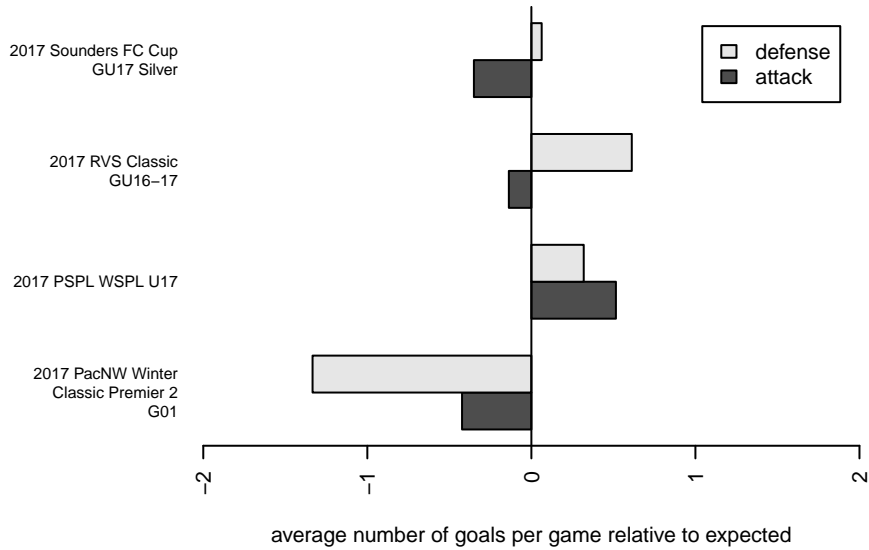

**RSA Elite G01**  
 Dots are actual minus expected GF (blue circles) and GA (red triangles).  
 Blue line is smoothed change in attack strength. Red is smoothed change in defense strength.

**attack and defense variance (black dot)  
relative to other teams  
and top 10 in region**

**attack and defense rating  
relative to others at age  
and all opponents in last 13 months**

**Performance relative to 13 month average**

**Performance relative to 13 month average**

<b>date</b>	<b>home</b>		<b>away</b>		<b>venue</b>	<b>pred.home</b>	<b>pred.away</b>
2018-01-21	RSA Elite G01	4	Emerald City FC Green G01	1	2017 PSPL WSPL U17	1.98	0.39
2018-01-14	Crossfire Select Wilkinson G01	4	RSA Elite G01	1	2017 PacNW Winter Classic Premier 2 G01	1.95	0.64
2018-01-13	Pacific FC Blue G01	3	RSA Elite G01	0	2017 PacNW Winter Classic Premier 2 G01	2.55	0.91
2018-01-12	RSA Elite G01	0	MIFC Maroon G01	5	2017 PacNW Winter Classic Premier 2 G01	0.72	3.49
2017-12-03	RSA Elite G01	1	Shoreline SC Verrou G01	2	2017 PSPL WSPL U17	2.56	2.67
2017-11-19	Breakers Black Bryant G01	0	RSA Elite G01	5	2017 PSPL WSPL U17	0.40	2.70
2017-11-18	WA East G01	0	RSA Elite G01	0	2017 PSPL WSPL U17	3.04	0.52
2017-08-13	Emerald City FC Green G01	0	RSA Elite G01	2	2017 PSPL WSPL U17	0.39	1.98
2017-08-12	RSA Elite G01	3	TC United Navy G01	3	2017 PSPL WSPL U17	2.16	1.03
2017-07-23	ISC Gunners B G01	1	RSA Elite G01	0	2017 Sounders FC Cup GU17 Silver	1.41	1.27
2017-07-23	ISC Gunners B G01	2	RSA Elite G01	2	2017 Sounders FC Cup GU17 Silver	1.41	1.27
2017-07-22	Breakers Black Bryant G01	0	RSA Elite G01	1	2017 Sounders FC Cup GU17 Silver	0.40	2.70
2017-07-21	RSA Elite G01	3	TC United Navy G01	1	2017 Sounders FC Cup GU17 Silver	2.16	1.03
2017-06-24	RV Slammers Orange G02	2	RSA Elite G01	0	2017 RVS Classic GU16-17	2.57	0.49
2017-06-24	RSA Elite G01	0	West Coast Selects G01	5	2017 RVS Classic GU16-17	0.30	4.78
2017-06-23	Harbor Premier Green G02	1	RSA Elite G01	1	2017 RVS Classic GU16-17	2.49	0.62