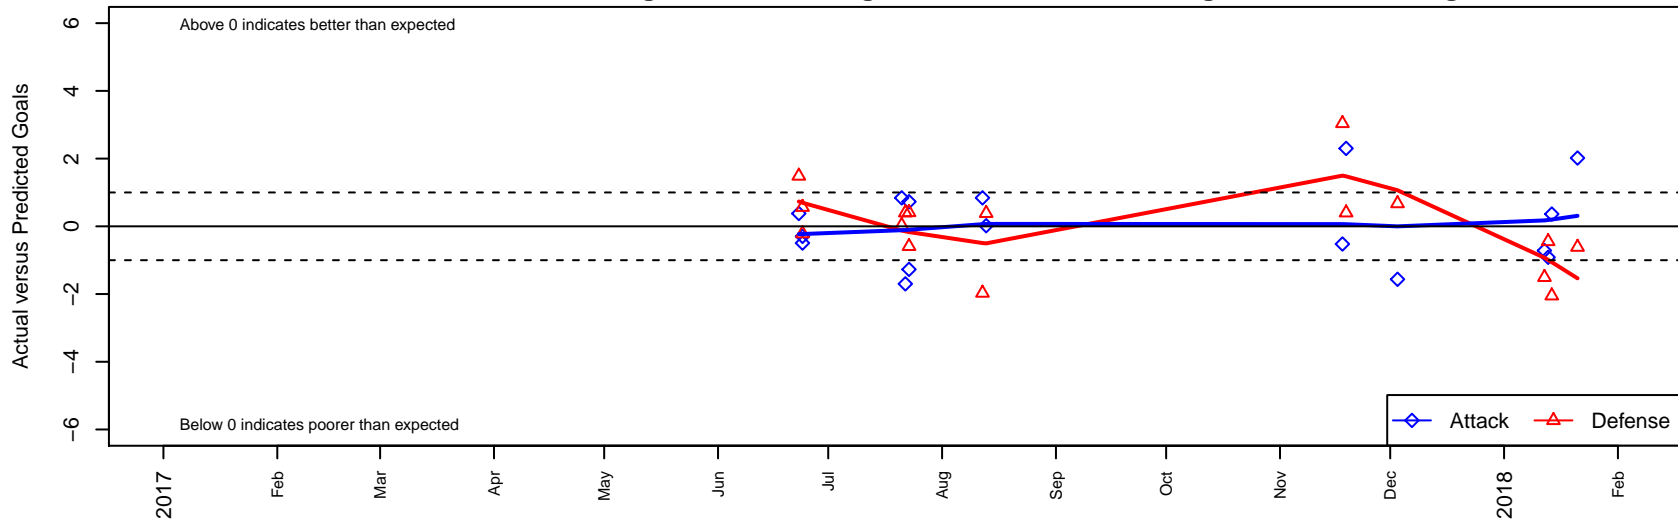

# RSA Elite G01

Rainier Soccer Alliance  
 Puyallup, WA  
 G01 total strength=1425  
 attack=8.94 defense=8.51  
 fall league = PSPL WSPL U17

alt names used:

Venues played:  
 2017 RVS Classic GU16-17  
 2017 Sounders FC Cup GU17 Silver  
 2017 PSPL WSPL U17  
 2017 PacNW Winter Classic Premier 2 G01

**RSA Elite G01**  
 Dots are actual minus expected GF (blue circles) and GA (red triangles).  
 Blue line is smoothed change in attack strength. Red is smoothed change in defense strength.

**attack and defense variance (black dot)  
relative to other teams  
and top 10 in region**