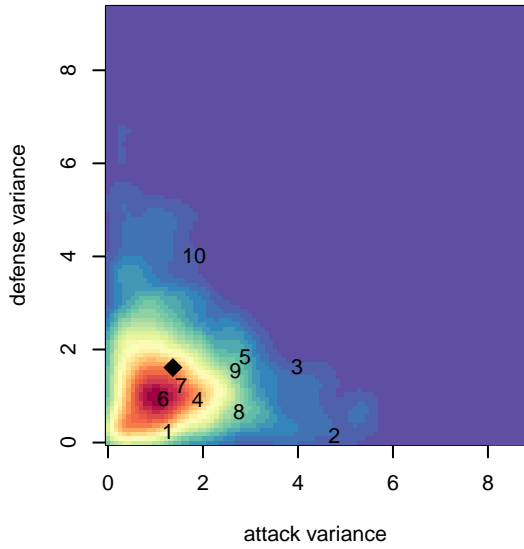

# RSA Elite G01

Rainier Soccer Alliance  
 Puyallup, WA  
 G01 total strength=1425  
 attack=8.94 defense=8.51  
 fall league = PSPL WSPL U17

alt names used:

Venues played:  
 2017 RVS Classic GU16-17  
 2017 Sounders FC Cup GU17 Silver  
 2017 PSPL WSPL U17  
 2017 PacNW Winter Classic Premier 2 G01

**RSA Elite G01**  
 Dots are actual minus expected GF (blue circles) and GA (red triangles).  
 Blue line is smoothed change in attack strength. Red is smoothed change in defense strength.

**attack and defense variance (black dot)  
relative to other teams  
and top 10 in region**